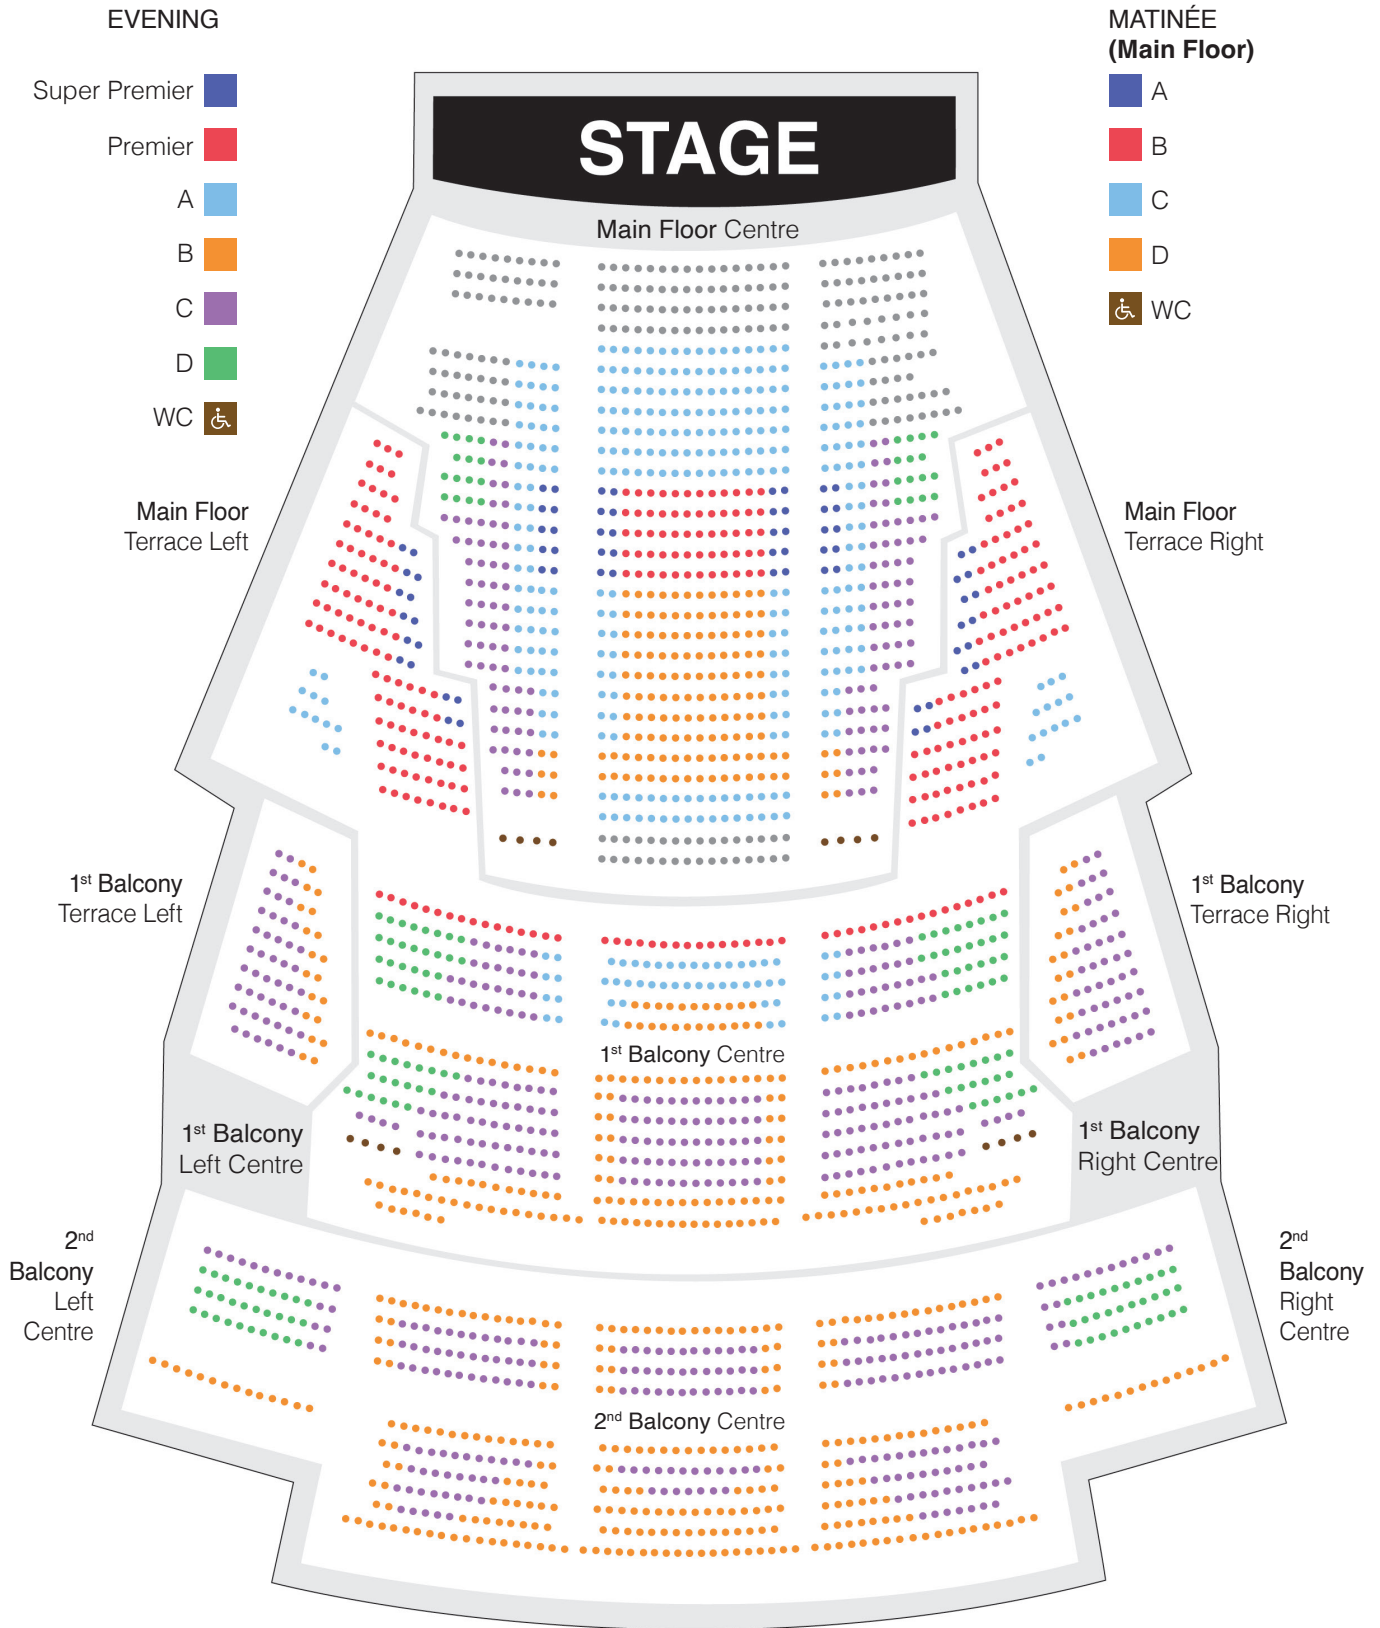

# Seating Map

Northern Alberta Jubilee Auditorium

## 24/25 Subscription Pricing

|                       | Super Premier | Premier  | A Zone   | B Zone   | C Zone   | D Zone   |
|-----------------------|---------------|----------|----------|----------|----------|----------|
| <b>5 Pack Evening</b> | \$790.50      | \$658.50 | \$602.50 | \$522.50 | \$362.50 | \$258.50 |

Please note: Programming, schedules, pricing, and seating are subject to change. Same seats are not guaranteed for add-on shows. Matinee pricing does not apply to The Nutcracker performances.